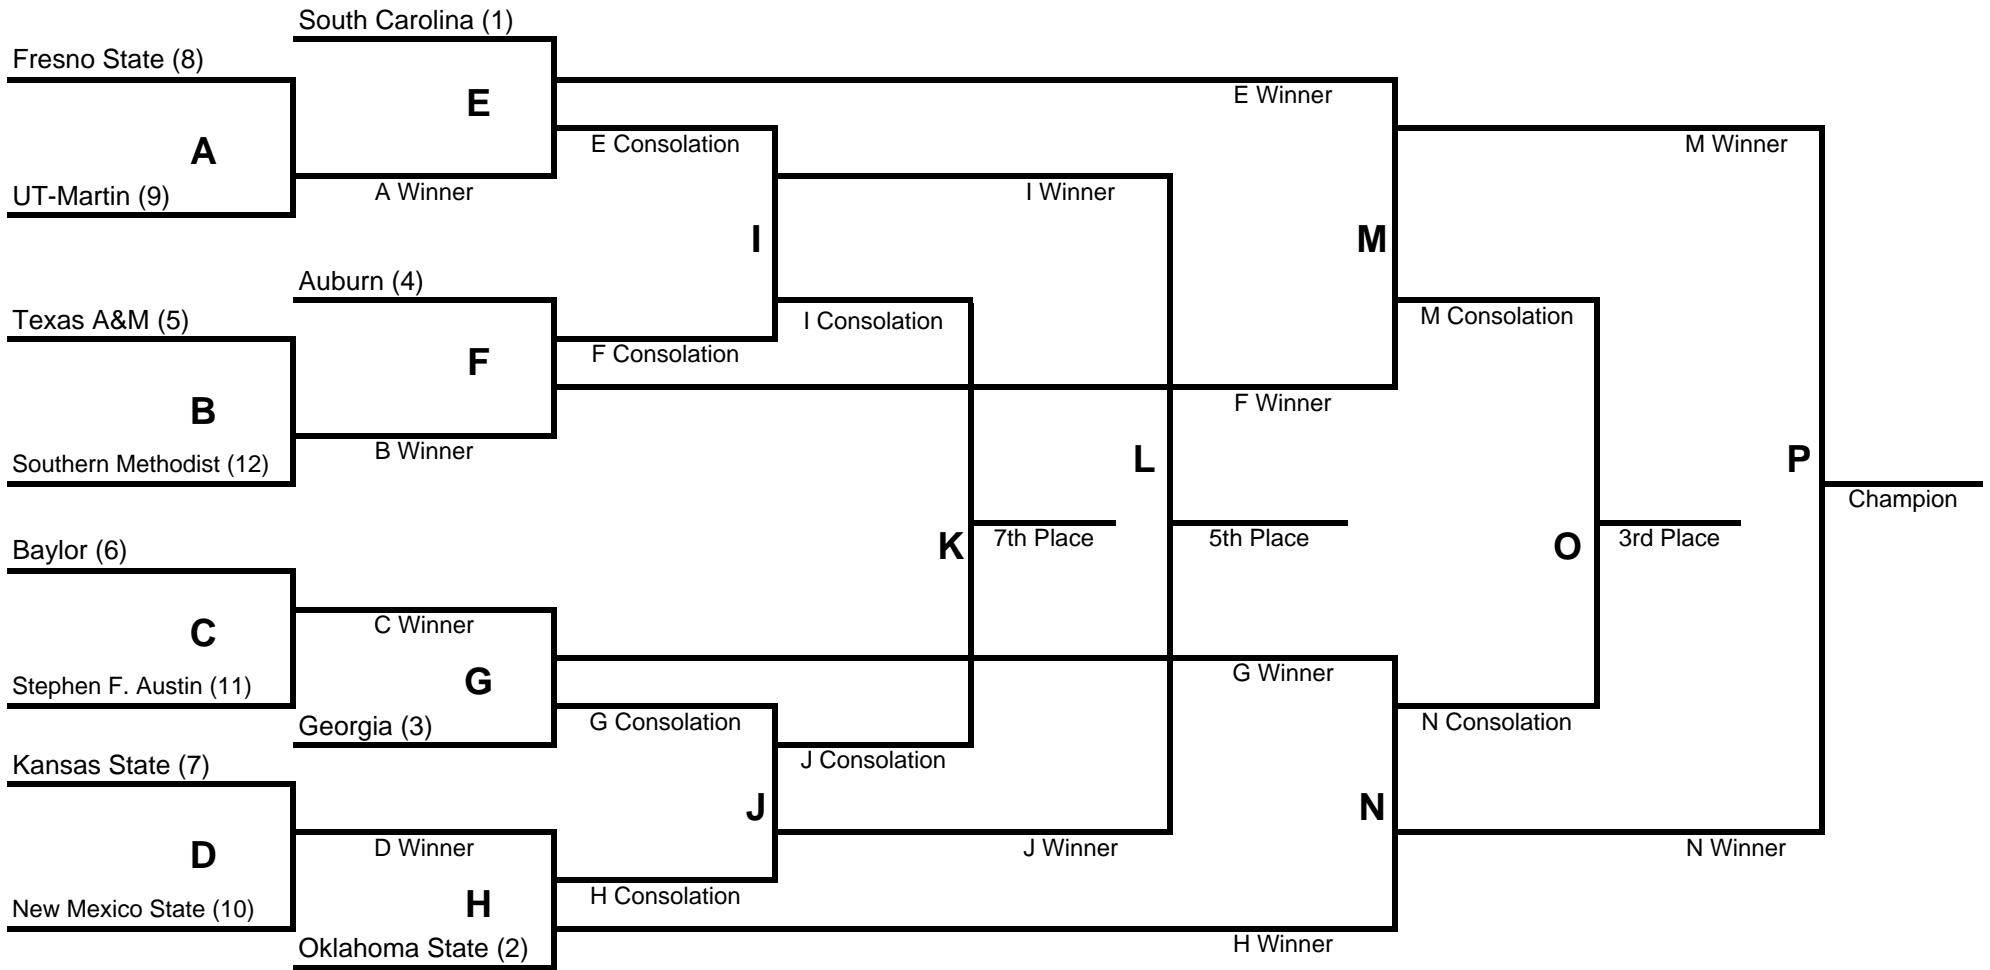

# 12 Team Hunter Seat Championship

## Brackets By Day

### Day 1:

- A both events
- B both events
- C both events
- D both events
- BREAK FOR DRAW
- E fences
- F fences
- G flat
- H flat

### Day 3:

- K both events
- L both events
- O both events
- P both events (Championship Round)