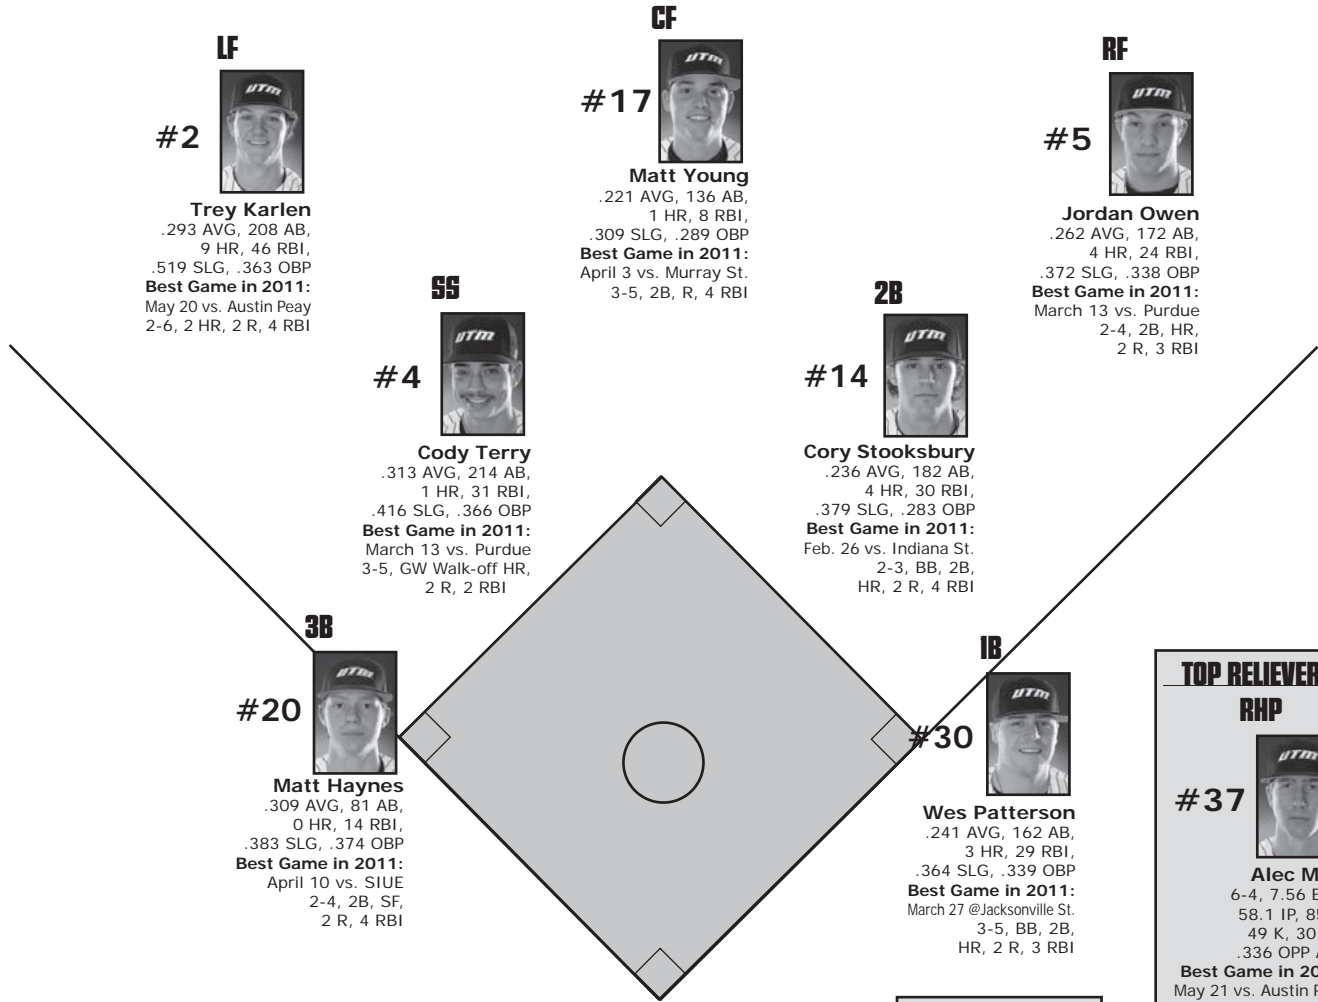

UTM PROJECTED STARTING LINEUP

TOP RELIEVERS

RHP

#37

Alec Mills
6-4, 7.56 ERA,
58.1 IP, 85 H,
49 K, 30 BB,
.336 OPP AVG
Best Game in 2011:
May 21 vs. Austin Peay
W, 8.1 IP, 10 H, 6 R
0 BB, 7 K

RHP

#41

Alex Boshers
4-3, 5.52 ERA,
76.2 IP, 95 H,
25 K, 24 BB,
.311 OPP AVG
Best Game in 2011:
May 15 @Tenn. Tech
L, 9.2 IP, 11 H, 6 R
(4 ER), 0 BB, 1 K

RHP

#55

Willie Frederick
3-2, 6.20 ERA,
45 IP, 53 H,
31 K, 12 BB,
.286 OPP AVG
Best Game in 2011:
May 17 @Arkansas
L, 5.2 IP, 5 H, 3 R
3 BB, 2 K

PROBABLE SP'S

RHP

#31

Dan Tobik
3-7, 5.80 ERA,
85.1 IP, 111 H,
64 K, 35 BB,
.314 OPP AVG
Best Game in 2011:
April 30 vs. E. Illinois
W, 8 IP, 3 H, 3 R
2 BB, 4 K

RHP

#28

Danny Kelley
1-6, 5.54 ERA,
74.2 IP, 108 H,
29 K, 20 BB,
.339 OPP AVG
Best Game in 2011:
March 19 @UAB
ND, 9 IP, 4 H, 1 R
1 BB, 2 K

SKYHAWK COACHING STAFF

#21

Bubba Cates
Head Coach
13th Season
Delta State '82

#6

Trevor Berryhill
Pitching Coach
2nd Season
USC Upstate '06

#26

Brad Goss
Third Base Coach
7th Season
Arkansas Tech '04

#32

Eric Ebers
First Base Coach
1st Season
Mississippi St. '05