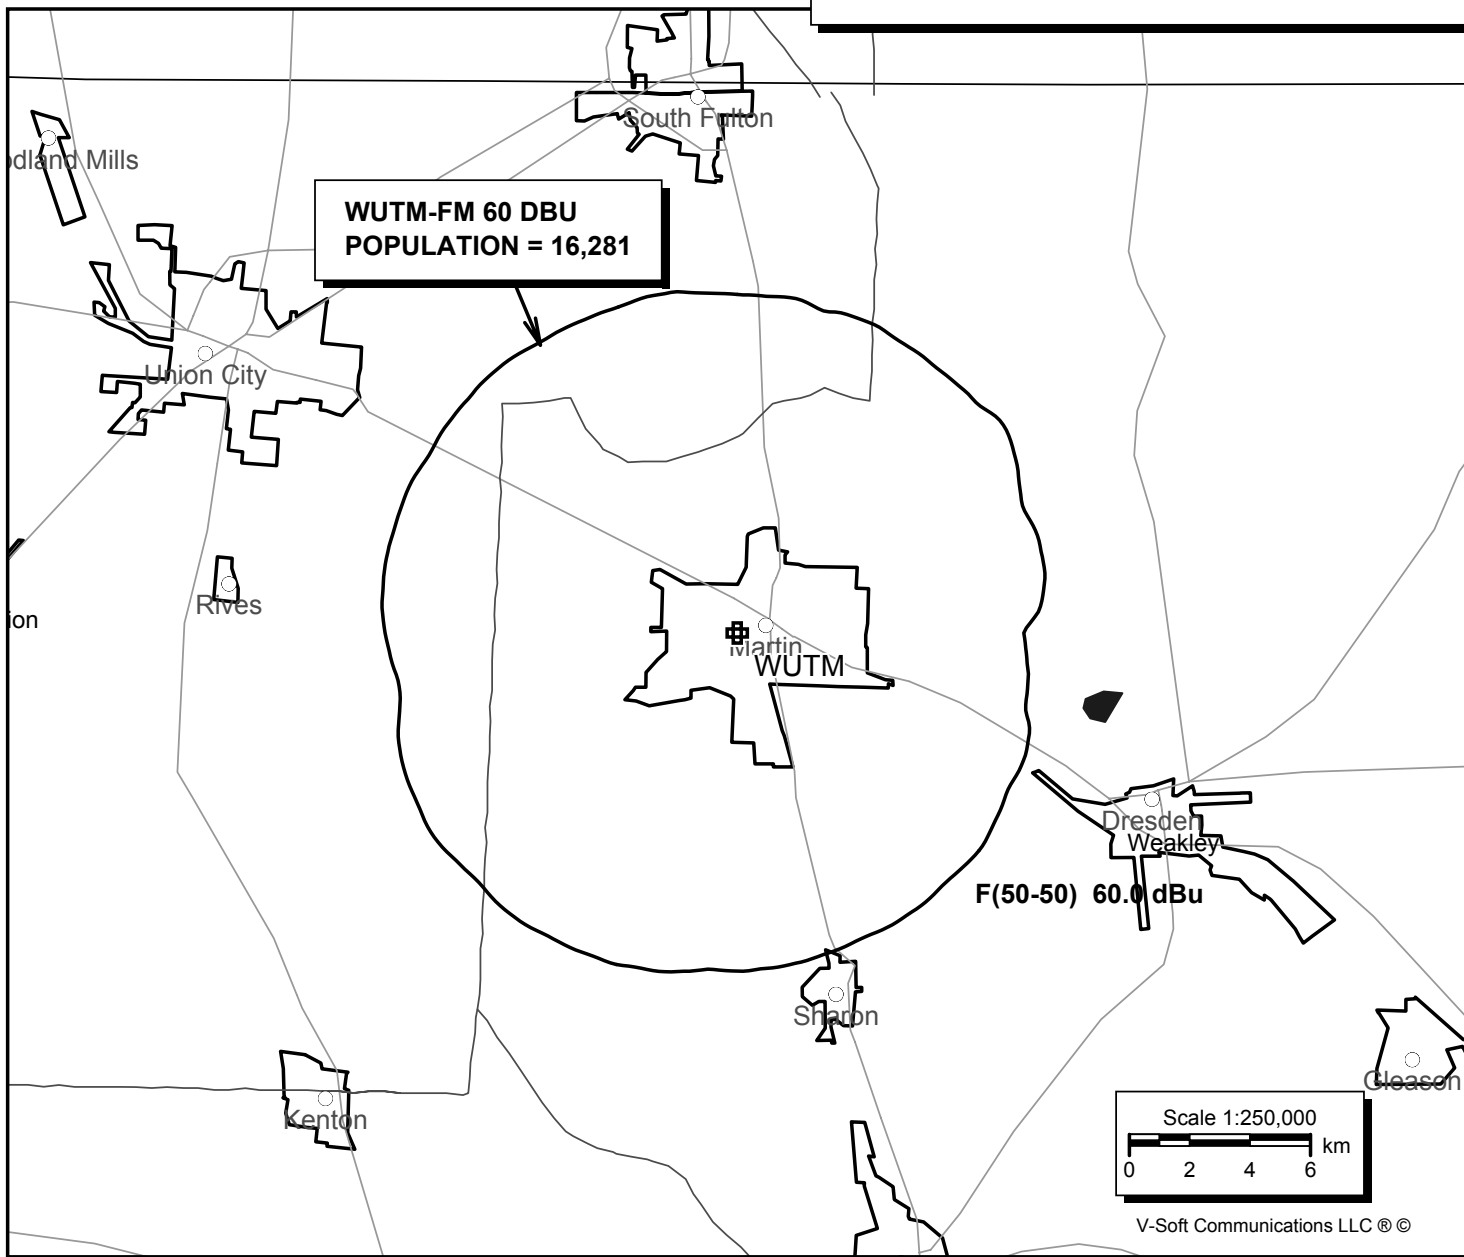

WUTM
BLED19811110AA
Latitude: 36-20-28 N
Longitude: 088-51-39 W
ERP: 0.185 kW
Channel: 212
Frequency: 90.3 MHz
AMSL Height: 197.0 m
Elevation: 121.0 m
Horiz. Pattern: Omni
Vert. Pattern: No
Prop Model: None

Scale 1:250,000
0 2 4 6 km