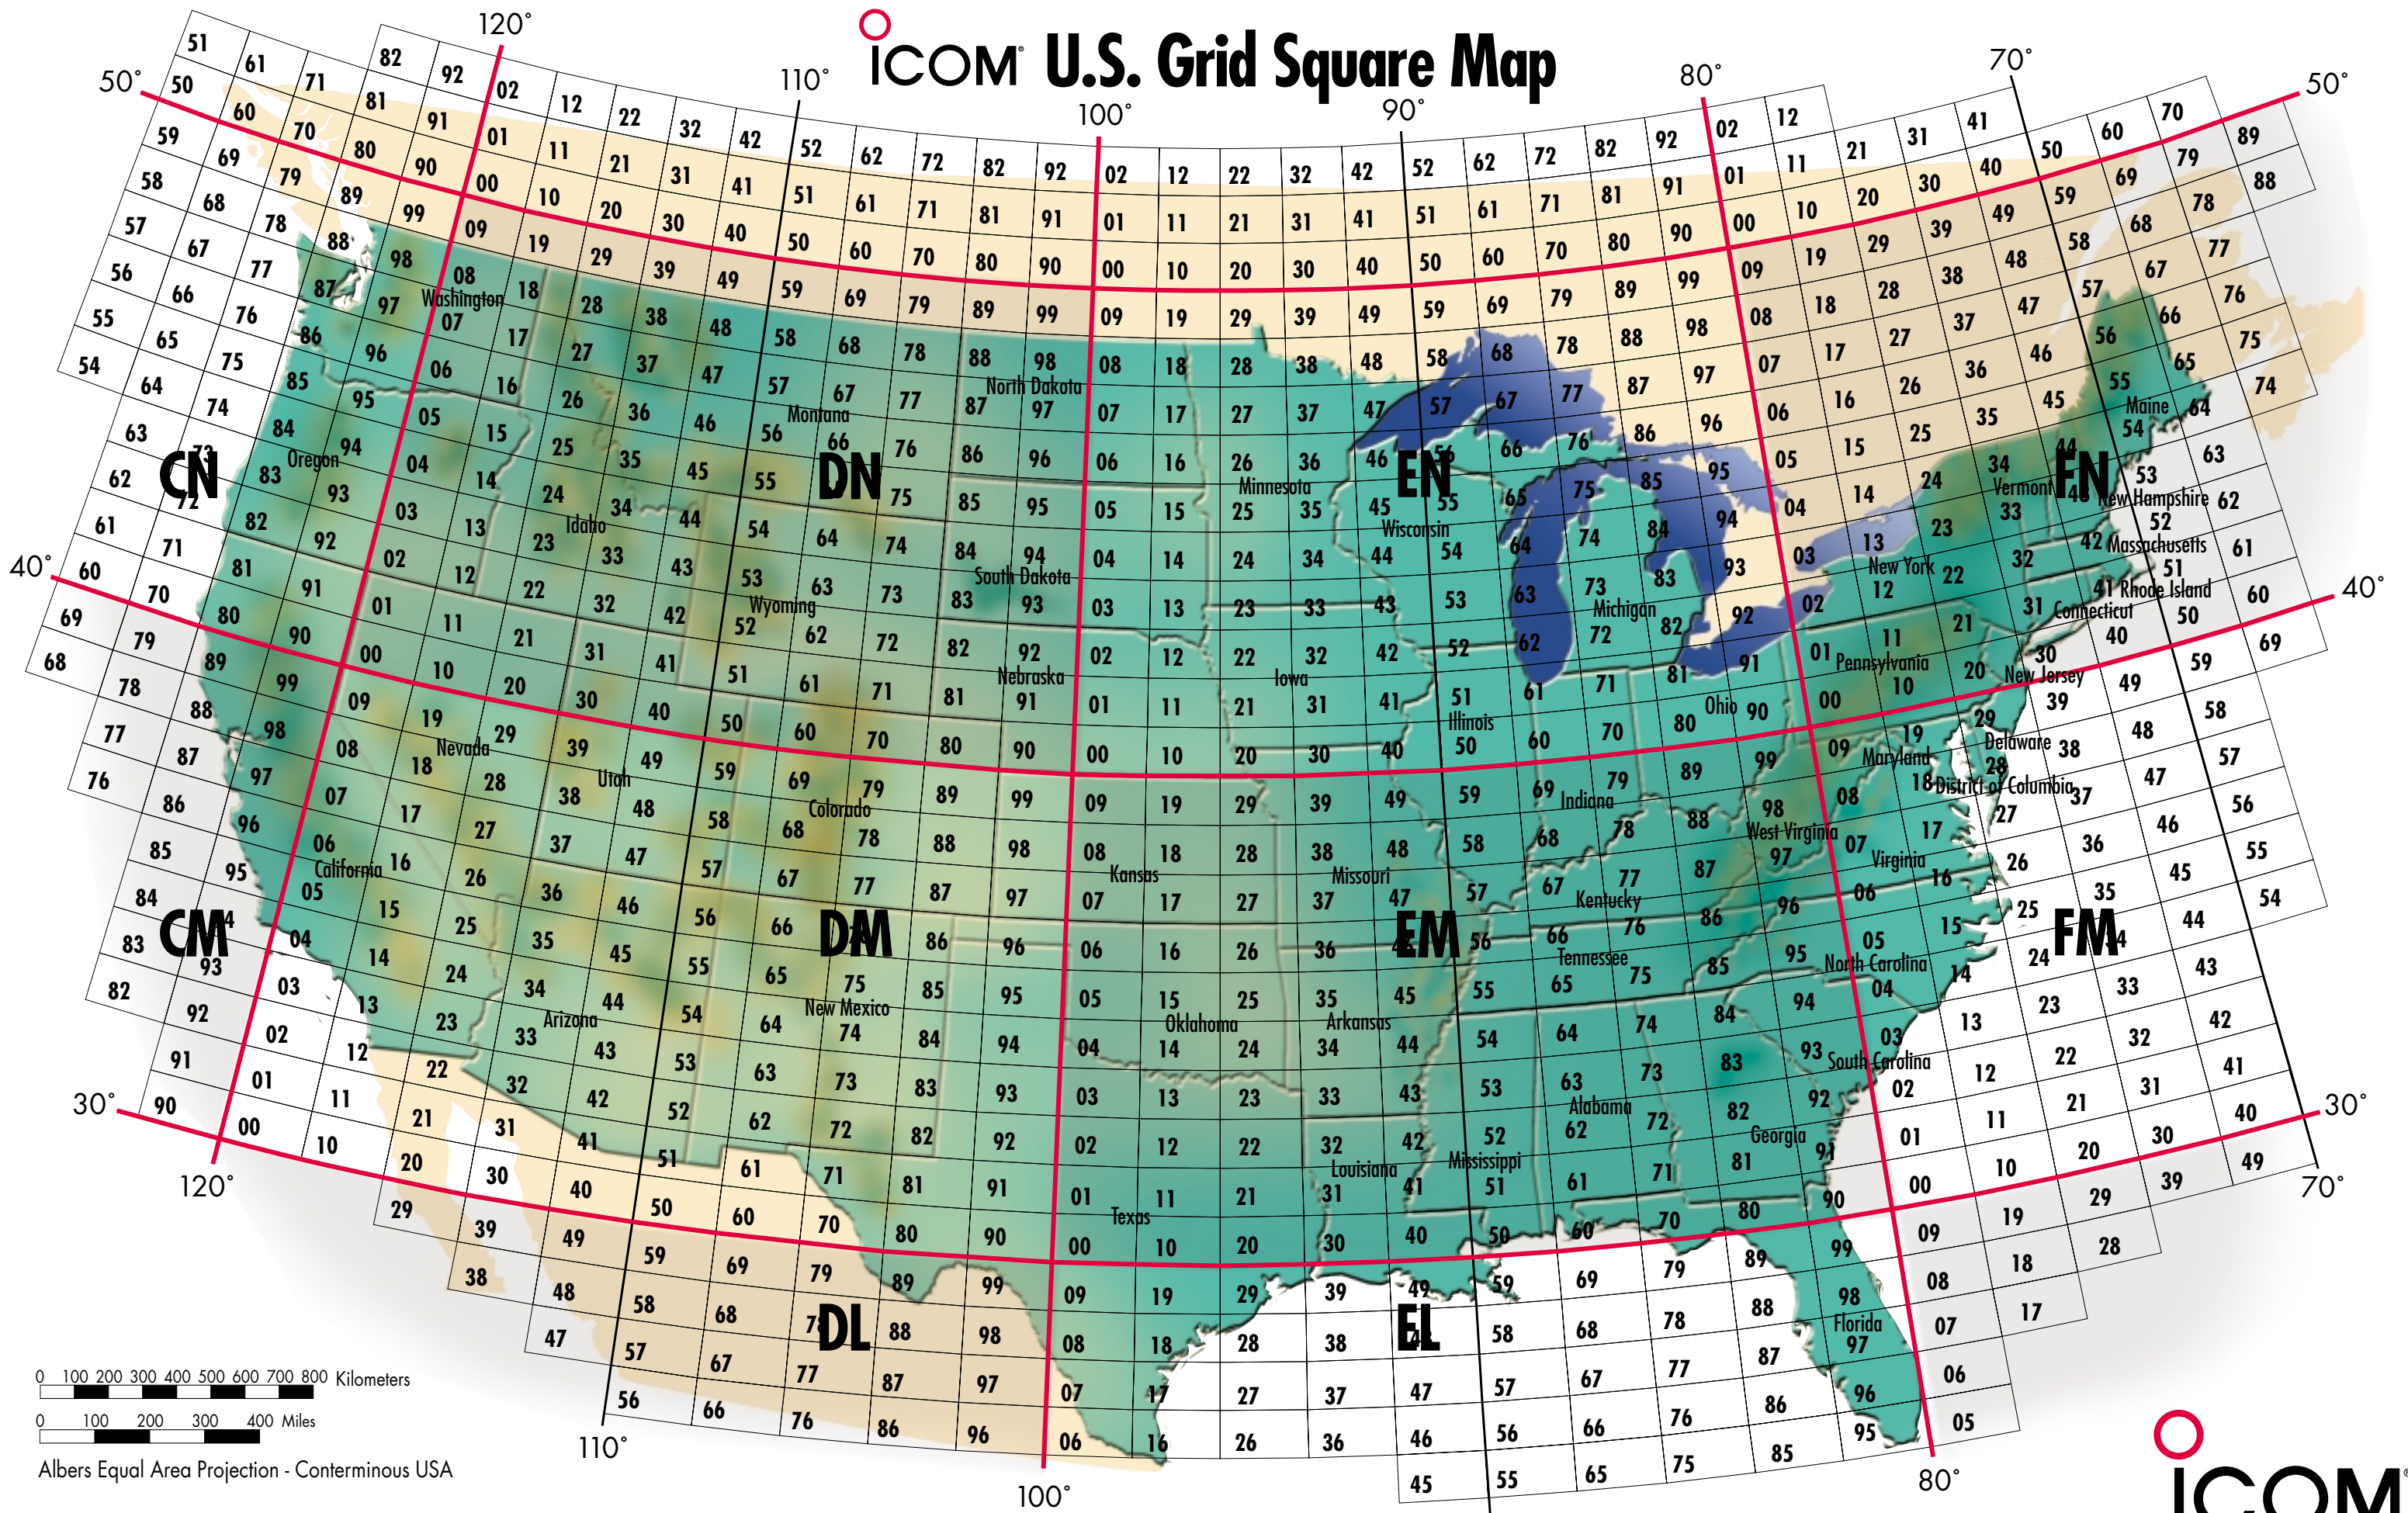

# ICOM U.S. Grid Square Map

0 100 200 300 400 500 600 700 800 Kilometers

0 100 200 300 400 Miles

Albers Equal Area Projection - Conterminous USA

ICOM America, Inc. • 2380 - 116th Ave. NE, Bellevue, WA 98004 • Customer Service: 425-454-7619

# ICOM® U.S. Grid Square Map

\*The Maidenhead grid square system identifies "fields" of 20 degrees of longitude by 20 degrees of latitude. Each field is identified by 2 alphabetic characters, such as "FN". Each field is then broken down into 100 squares, each square being 2 degrees of longitude by 1 degree of latitude in size and identified by number, from 00 to 99.

## Hawaii

0 50 100 150 200 250 300 Kilometers  
0 50 100 150 200 Miles  
Albers Equal Area Projection - Hawaii

0 10 20 30 40 50 60 70 80 Kilometers  
0 100 200 300 400 Miles  
Albers Equal Area Projection - Alaska