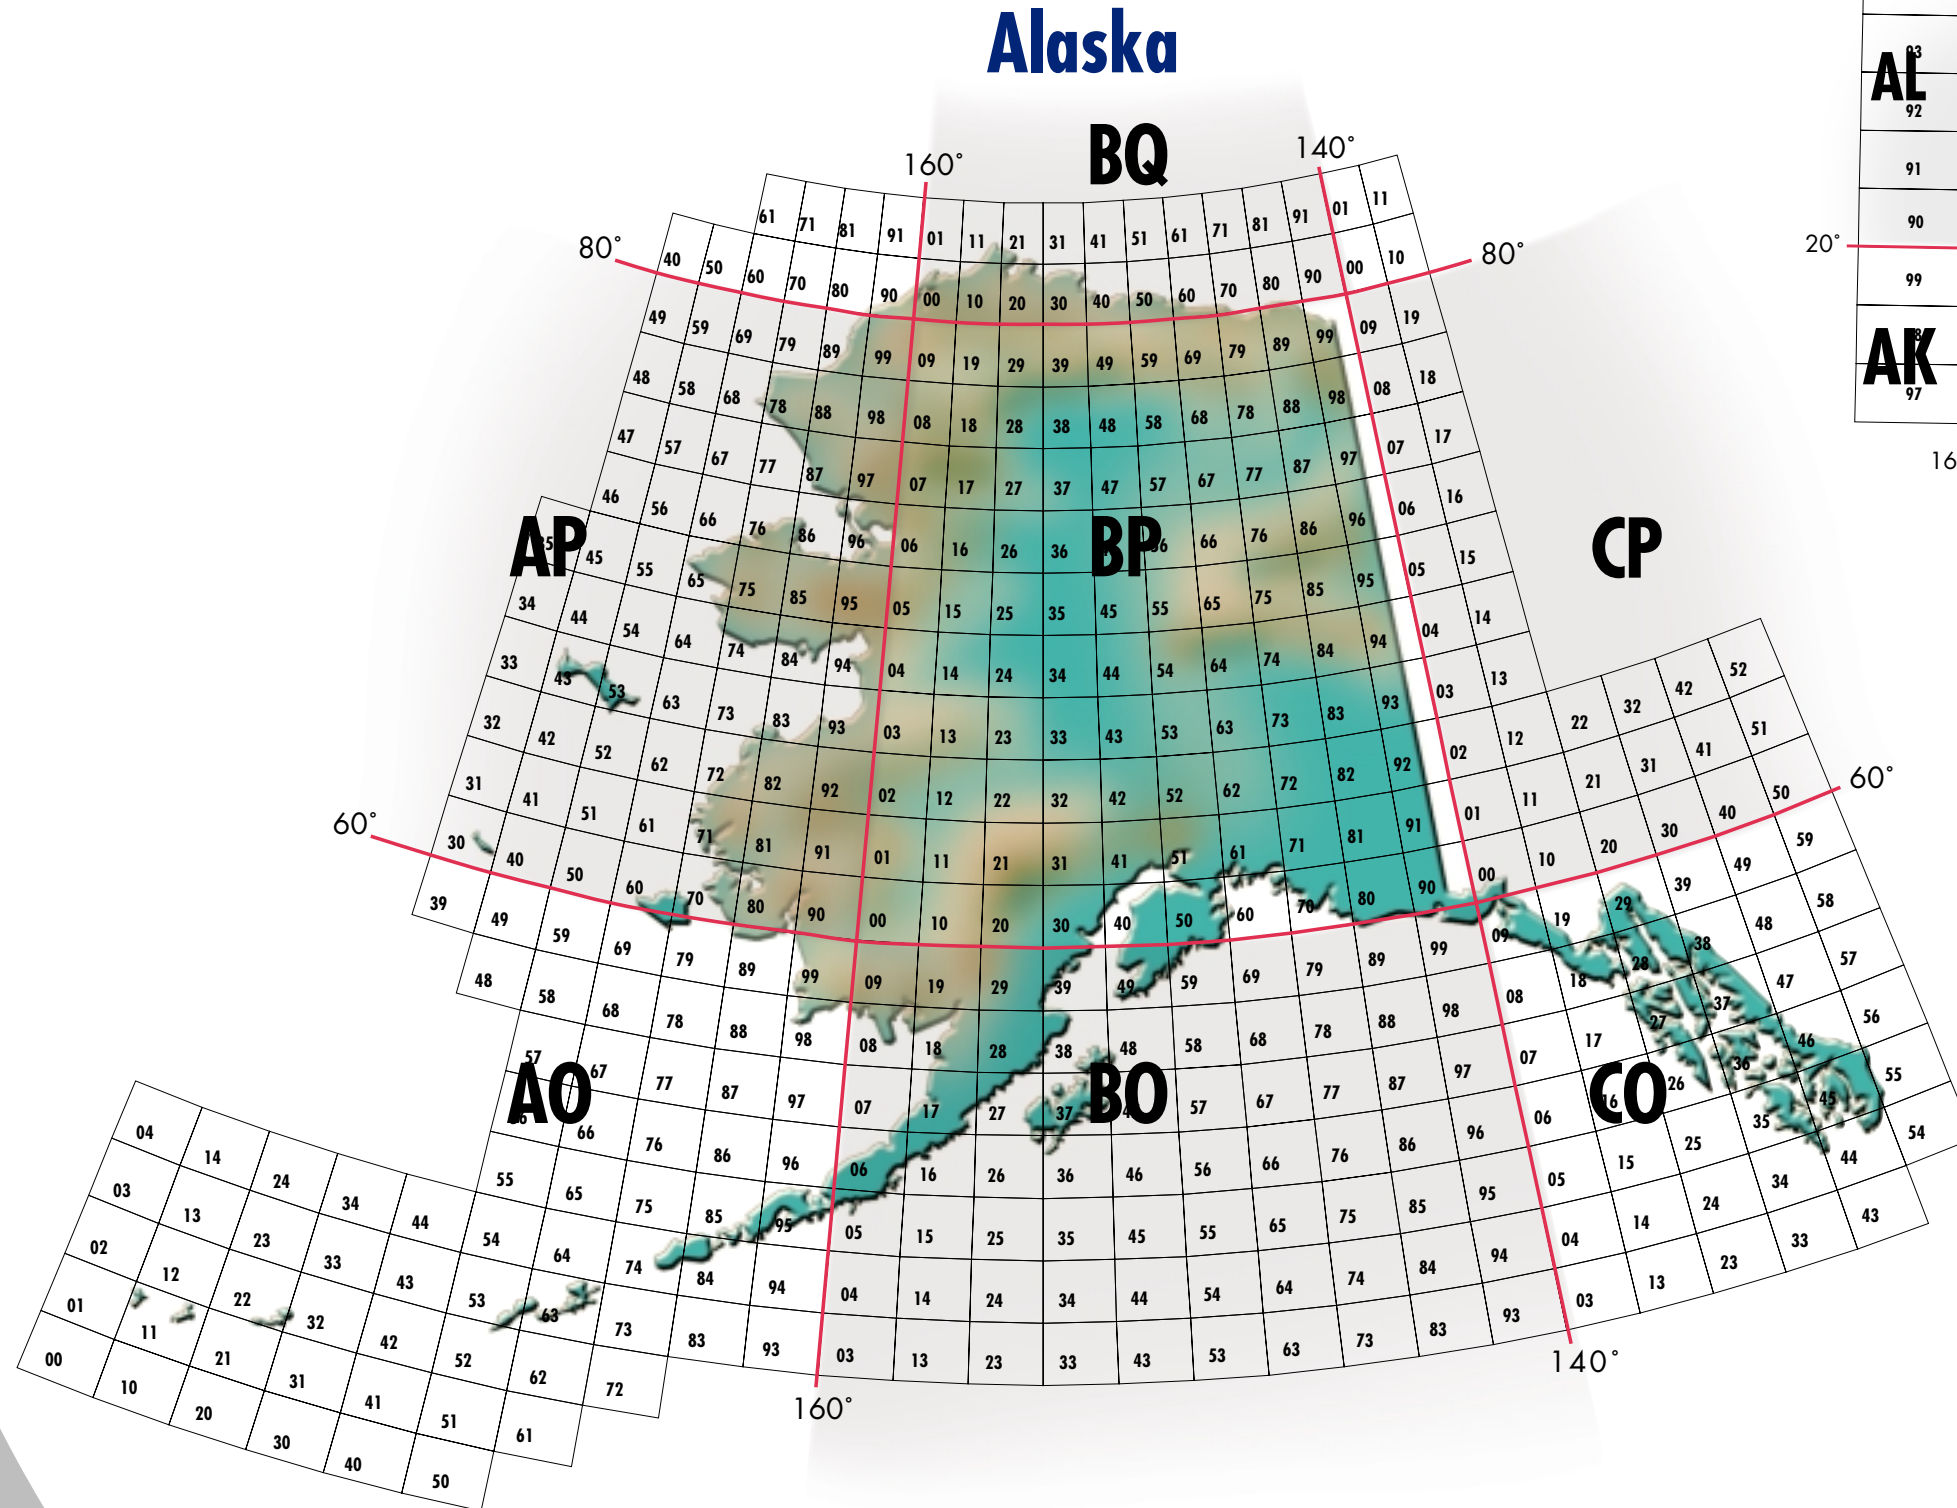

ICOM® U.S. Grid Square Map

Major VHF/UHF Contests

Early March, Full Weekend
ARRL VHF Sweepstakes

Early March, Full Weekend CQ Spring
VHF Activity Weekend (FM)

Early April, Spring Sprint—144 MHz

Early April, Spring Sprint—222 MHz

Early April, Spring Sprint—432 MHz

Early April, Full Weekend CQ Spring
VHF Activity Weekend (SSB/CW)

Early May, Spring Sprint
—902/1296/2304 MHz

Early May, Weekend Spring Sprint
—50 MHz

Early May, Full Weekend
ARRL June VHF CSO Party

Early August, Full Weekend
ARRL UHF Contest

Early September, Full Weekend
ARRL September VHF QSO Party

Courtesy CQ Magazine

ICOM Grid Square Tips:

1. Say your grid square location when operating on VHF & UHF bands.
2. Many portable GPS receivers can read out Maidenhead* grid squares automatically.
3. Say your grid square letters phonetically. Example: for grid 13 in region DM say "delta, mike, one, three" on air.
4. Give your general location along with your grid square.
5. Have fun on VHF & UHF!

*The Maidenhead grid square system identifies "fields" of 20 degrees of longitude by 20 degrees of latitude. Each field is identified by 2 alphabetic characters, such as "FN". Each field is then broken down into 100 squares, each square being 2 degrees of longitude by 1 degree of latitude in size and identified by number, from 00 to 99.

©2000, ICOM America, Inc. The ICOM logo is a registered trademark of ICOM, Inc. AM-4337 4/00