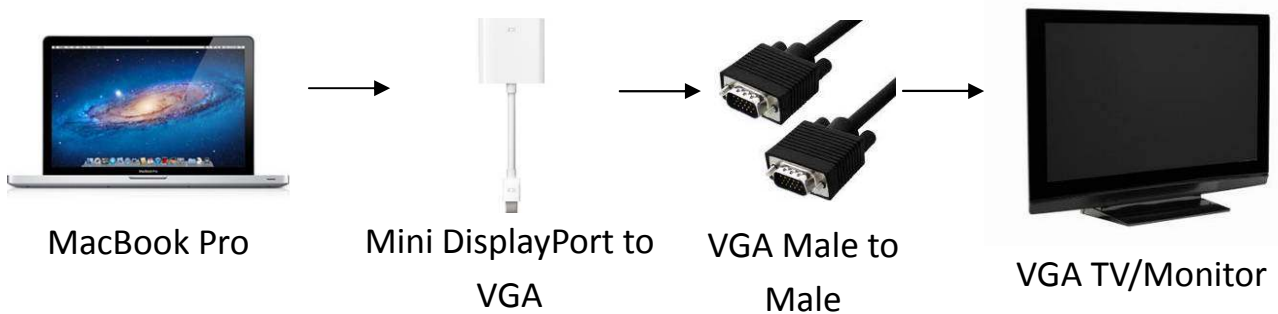

# How to Connect a Laptop to a TV!

Dell Laptop

HDMI to RCA Cable

RCA Composite TV

HP Probook 4530s

HDMI Male to Male

HDTV/HDMI TV

HP Probook 4530s